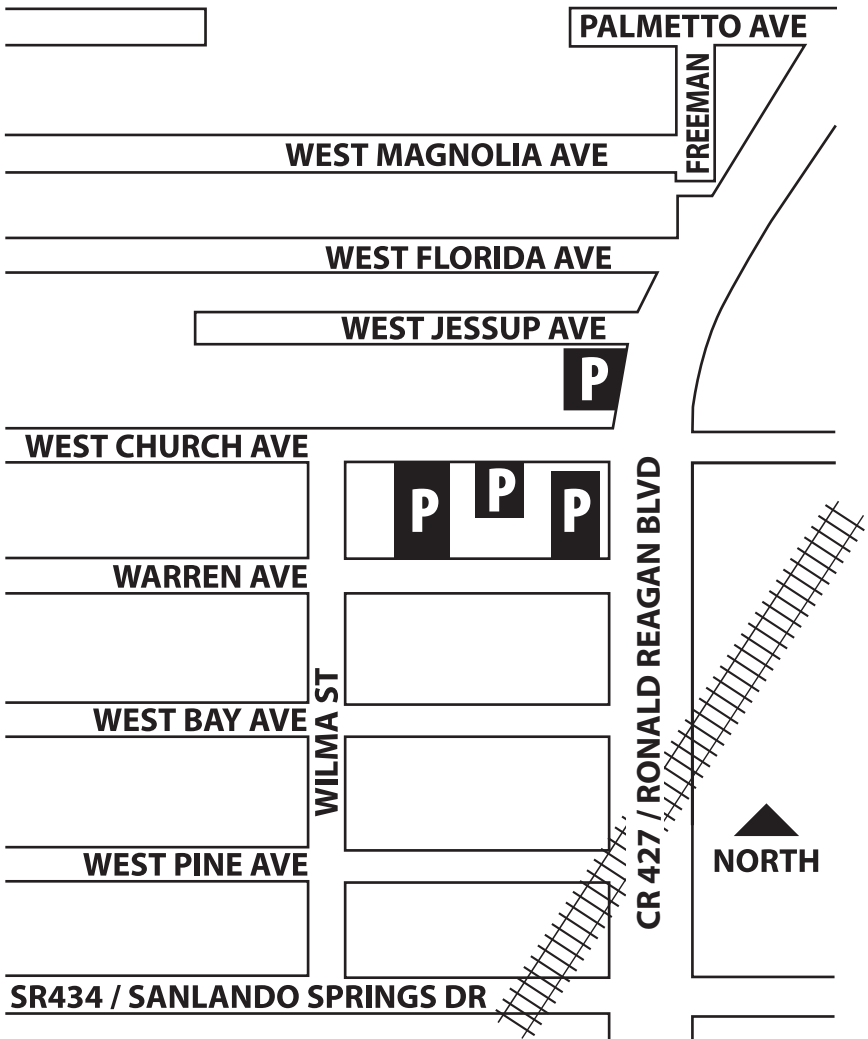

Central Florida Society for Historical Preservation, Inc.

PUBLIC PARKING LOCATIONS

135 W. Church Avenue • Longwood FL 32750

www.cfsHP.org

P Indicates Public Parking